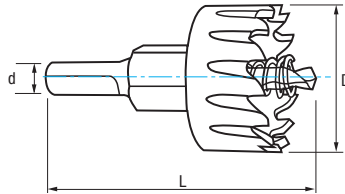

CORONAS

Hole Saws

Trépan

Ref. **1667**

CORONA REAFILABLE HSS

HSS Resharpenable Hole Saw
Fraise réaffûtable HSS